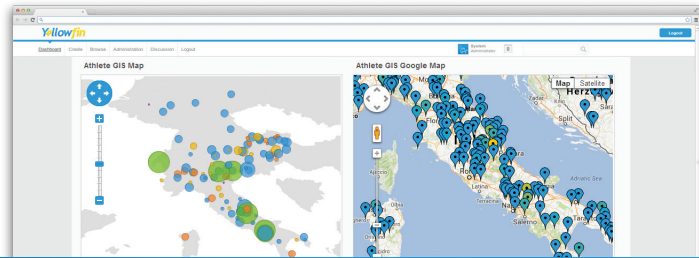

Location Intelligence: Add context to your data

Yellowfin provides you with layered maps, as well as GIS and demographic data out-of-the-box, enabling deep analytical insight.

Effortlessly merge your spatial and regular data in a wide variety of mapping formats.

More than 70% of your data has a location component.

Understanding the 'where', not just the 'what' and 'when', of your business is critical.