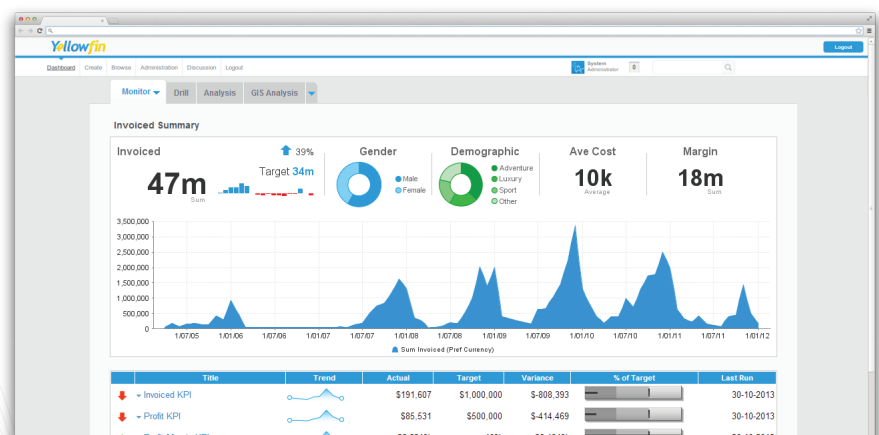

How will you use Yellowfin?

Dashboards & KPIs

Personalized and interactive dashboards allow your business to enhance organizational visibility and effectively align actions with strategy.

Track the status of your business via tailored, scheduled KPI reports, assign goals, collaborate and share knowledge.

Save your organization time and money. Empower people from all business backgrounds with the specific insights they need to make faster, more accurate decisions.

Summary

- Incredibly easy-to-use BI solution for all user types
- Experience strong ROI
- Customizable dashboards empower you to access critical, productivity enhancing, information in the most intuitive way possible

Location Intelligence: Add context to your data

Yellowfin provides you with layered maps, as well as GIS and demographic data out-of-the-box, enabling deep analytical insight.

Effortlessly merge your spatial and regular data in a wide variety of mapping formats.